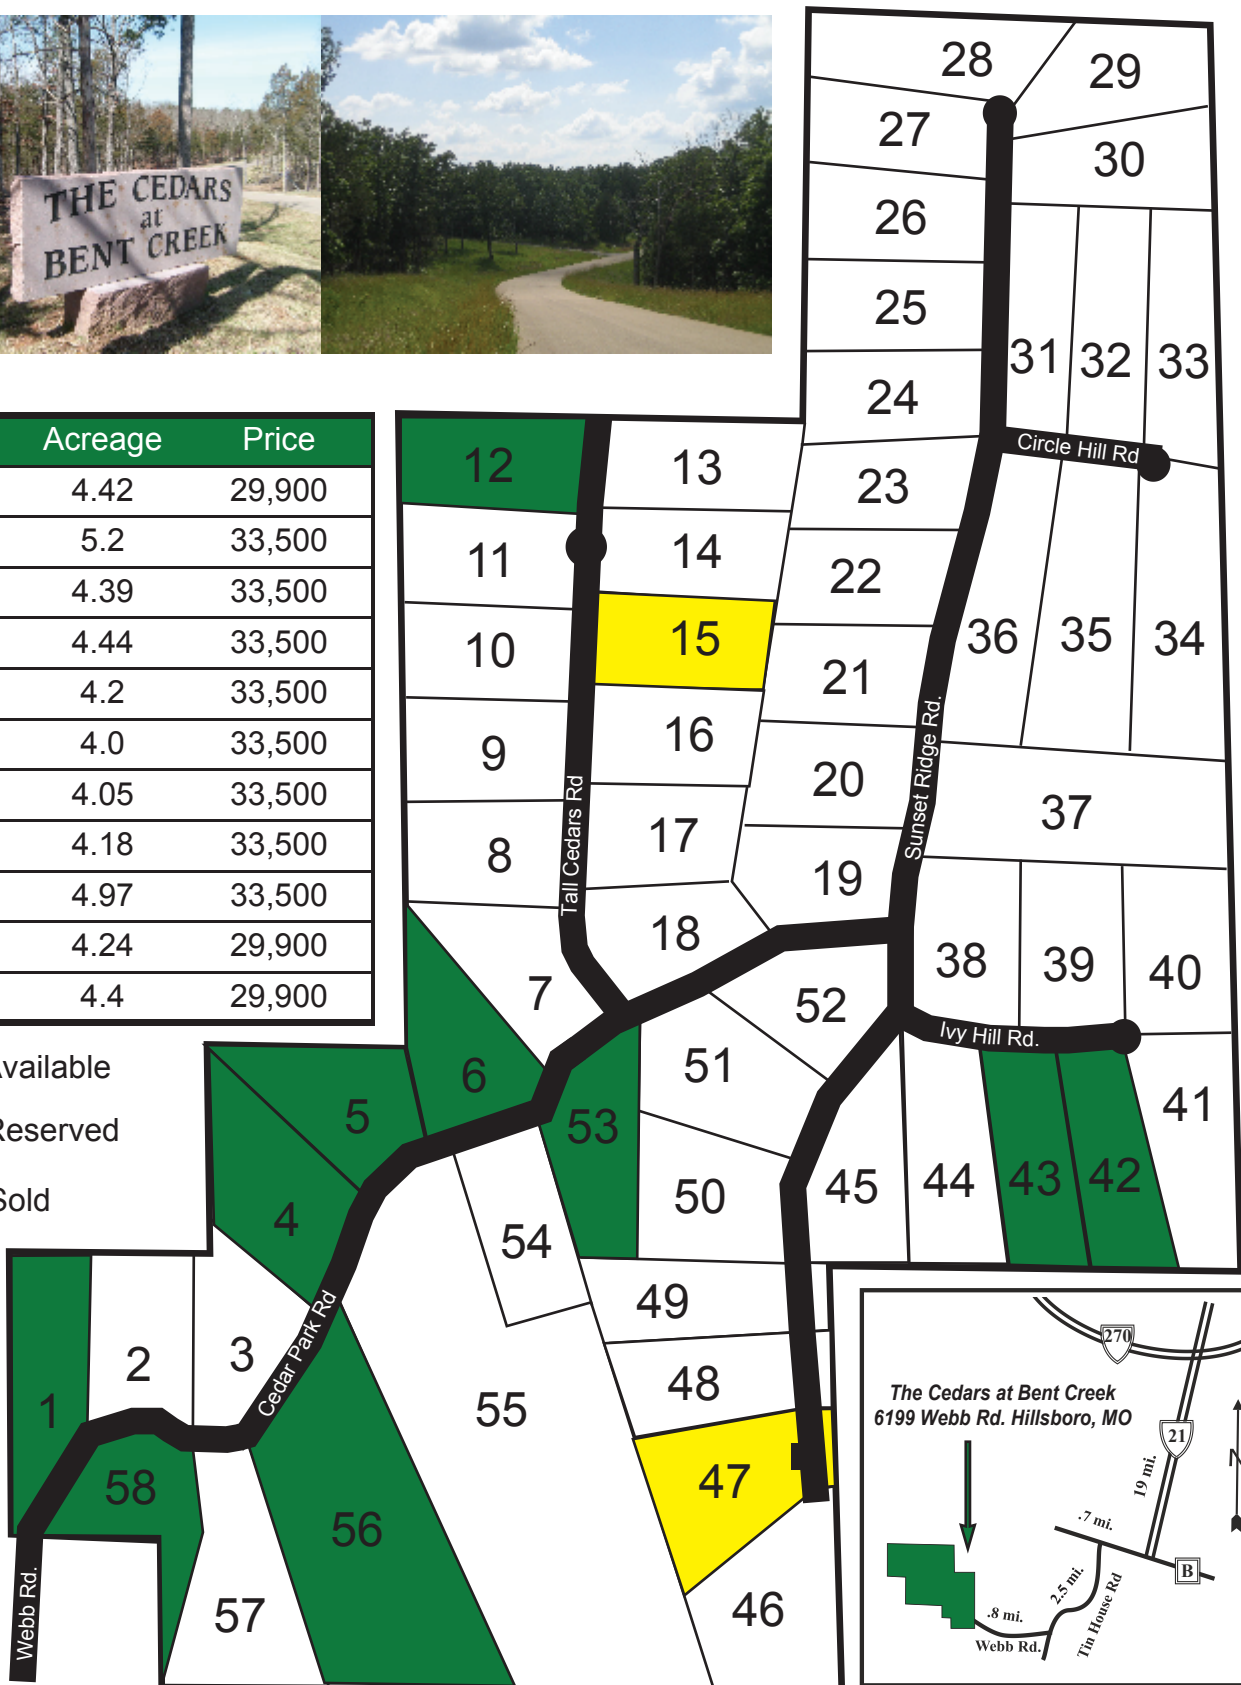

Lot	Acreage	Price
1	4.42	29,900
4	5.2	33,500
5	4.39	33,500
6	4.44	33,500
12	4.2	33,500
15	4.0	33,500
42	4.05	33,500
43	4.18	33,500
47	4.97	33,500
53	4.24	29,900
58	4.4	29,900

- Available
- Reserved
- Sold